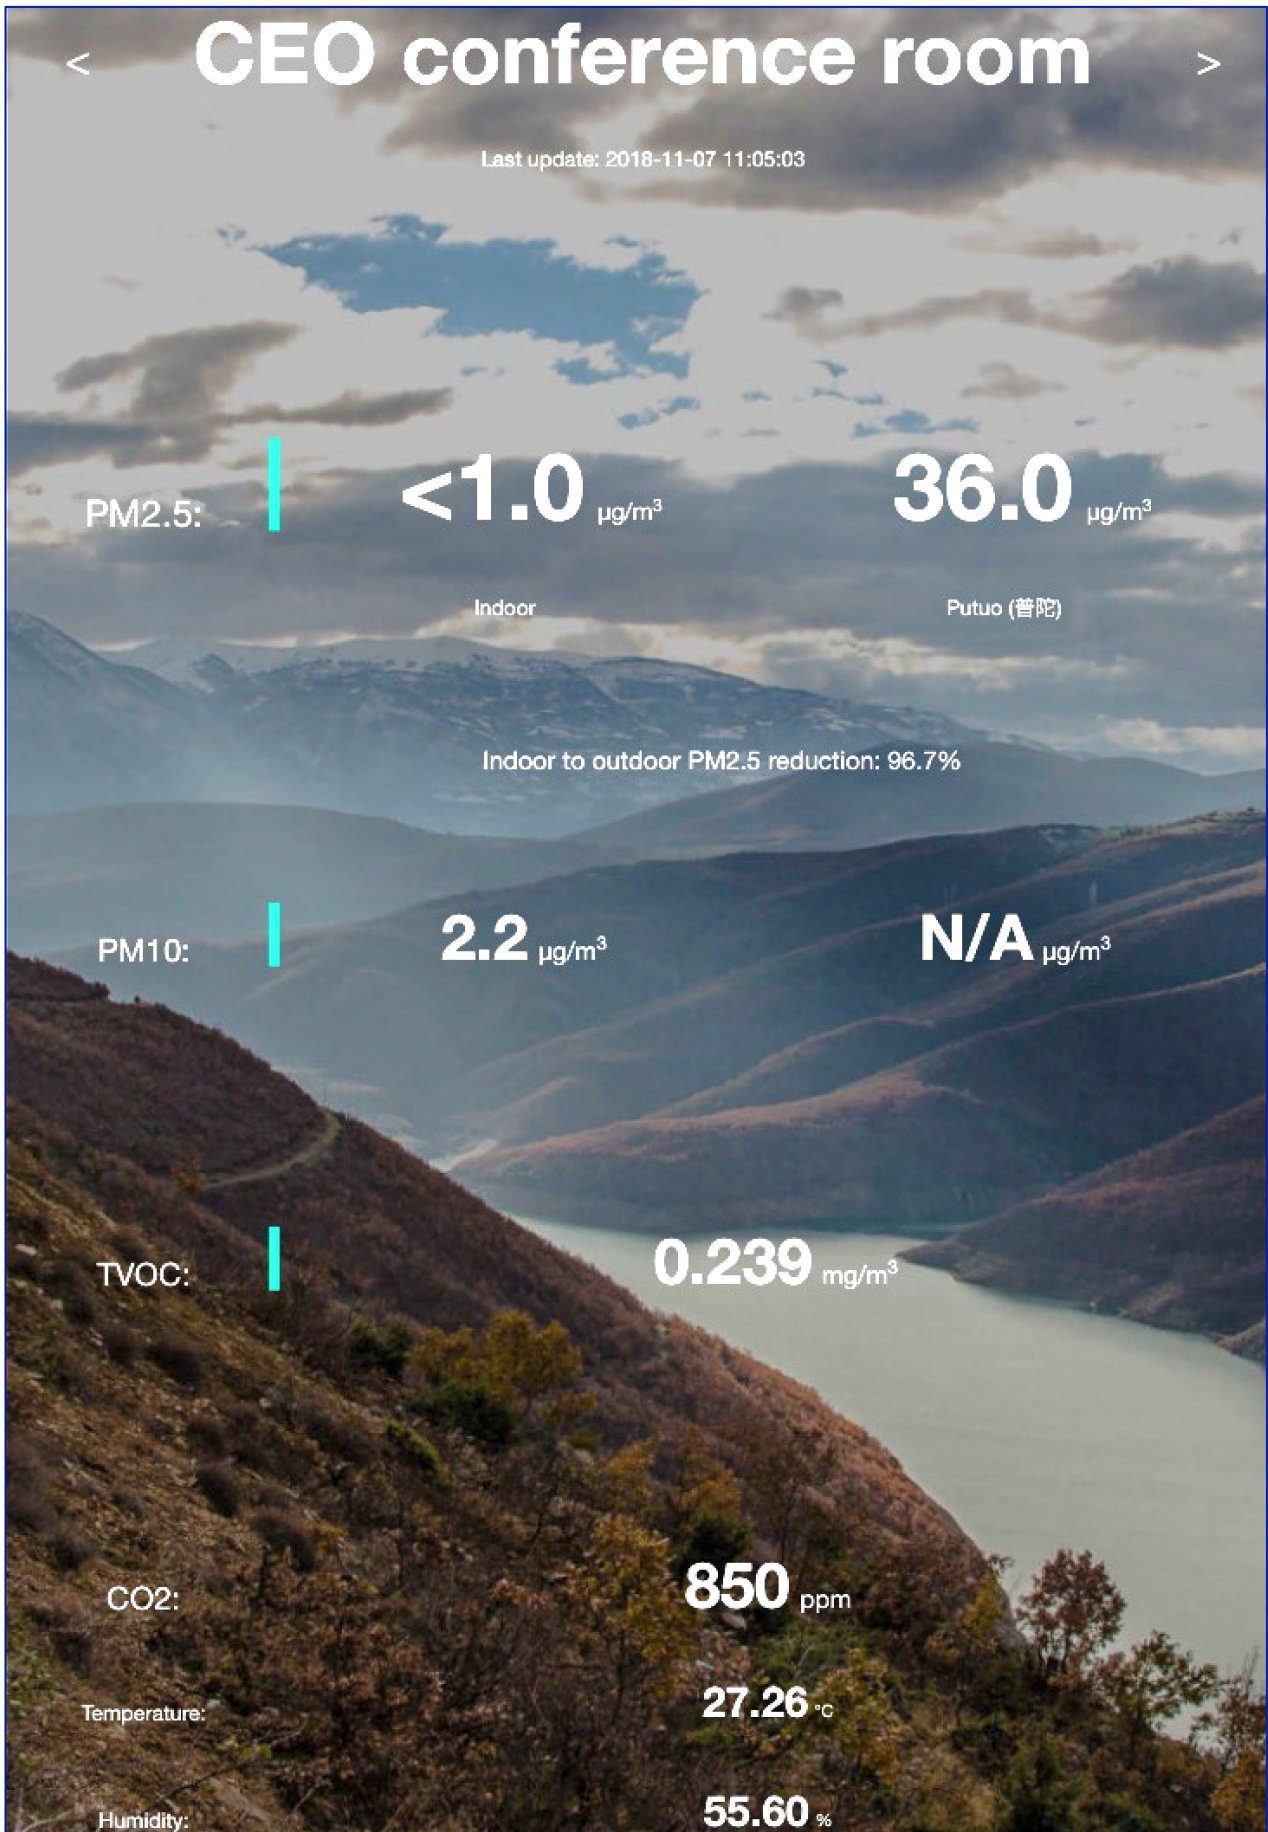

AtmosAware WiFi Enabled Online Real-Time Data Display